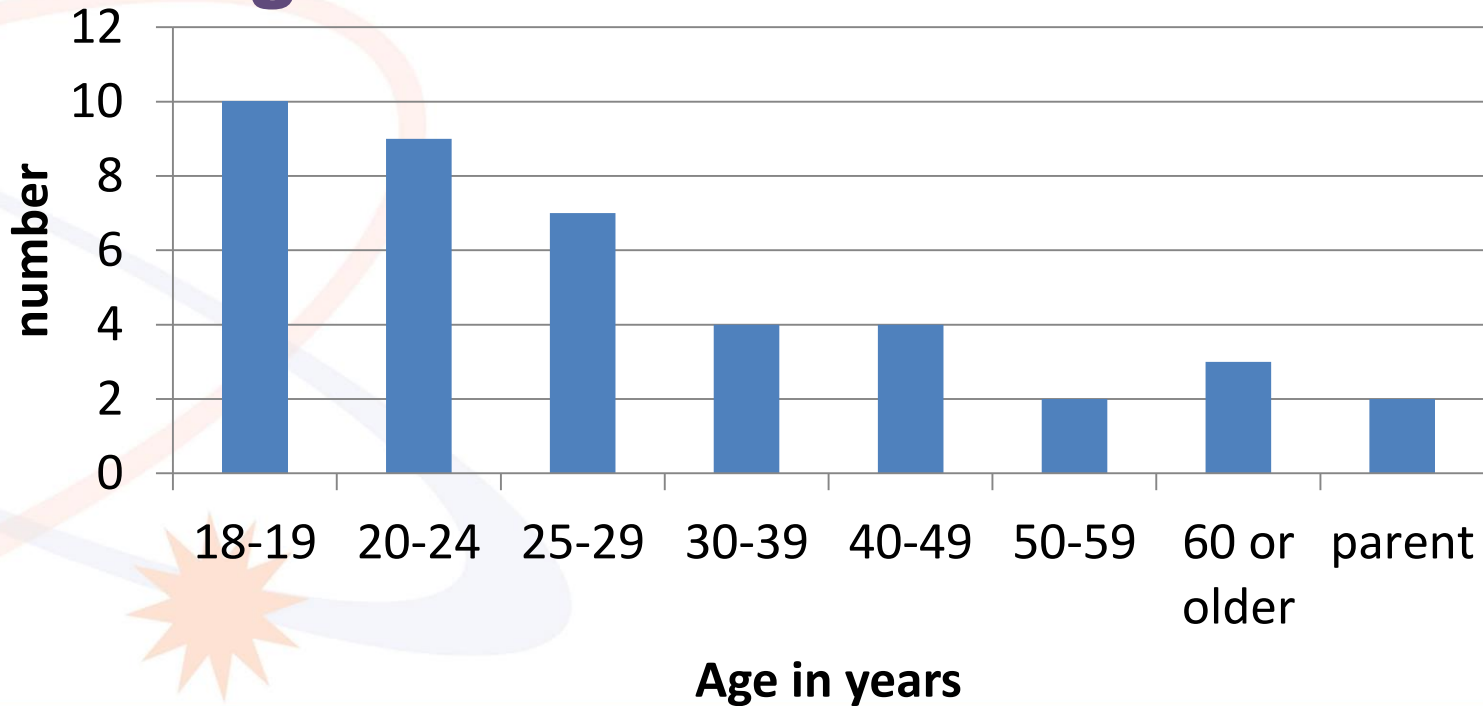

- 128 contact hours
- 48 clients
- 56% returned once or more
- 100% positive Feedback

Sexual Health

information networking & education SA

Ages

Sexual Health

information networking & education SA

Gender

Conclusion