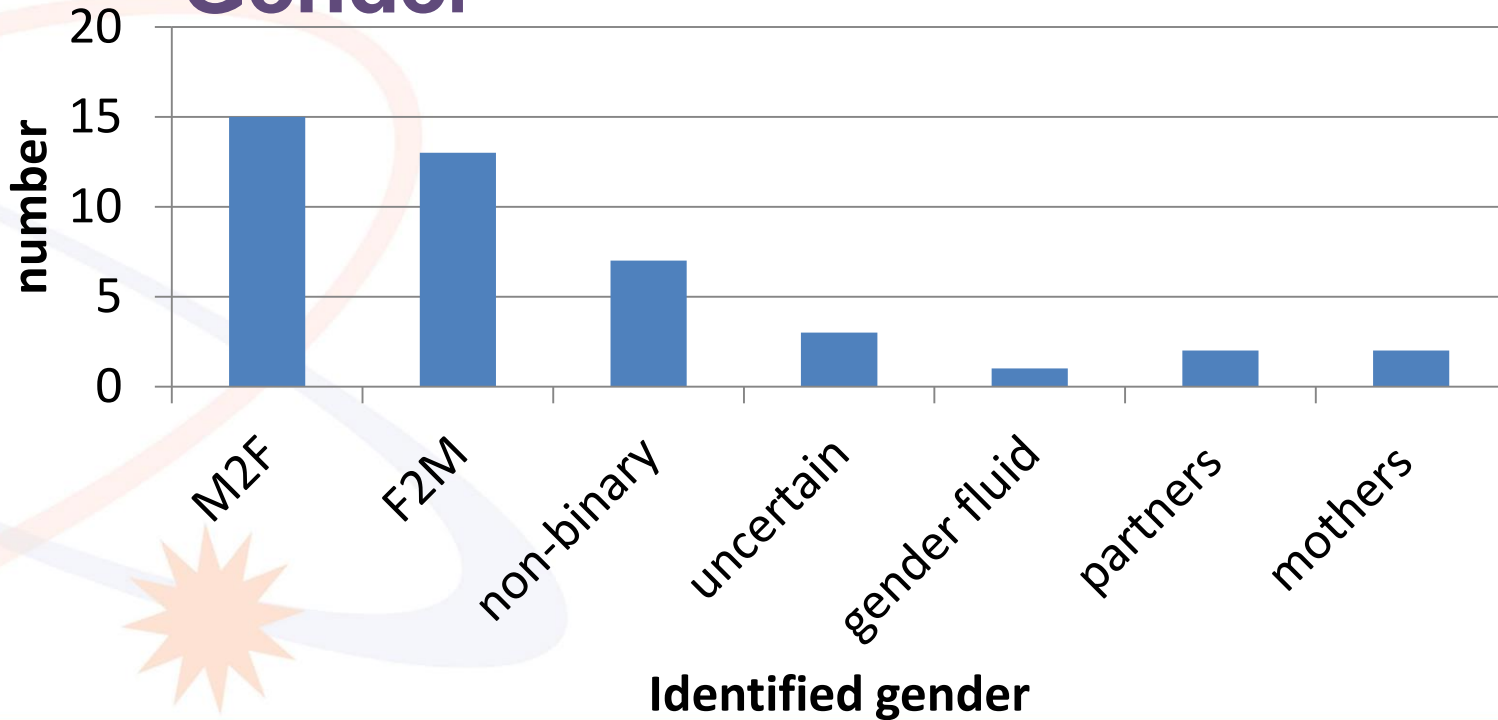

- 128 contact hours
- 48 clients
- 56% returned once or more
- 100% positive Feedback

Sexual Health

information networking & education SA

Ages

Sexual Health

information networking & education SA

Gender

Conclusion